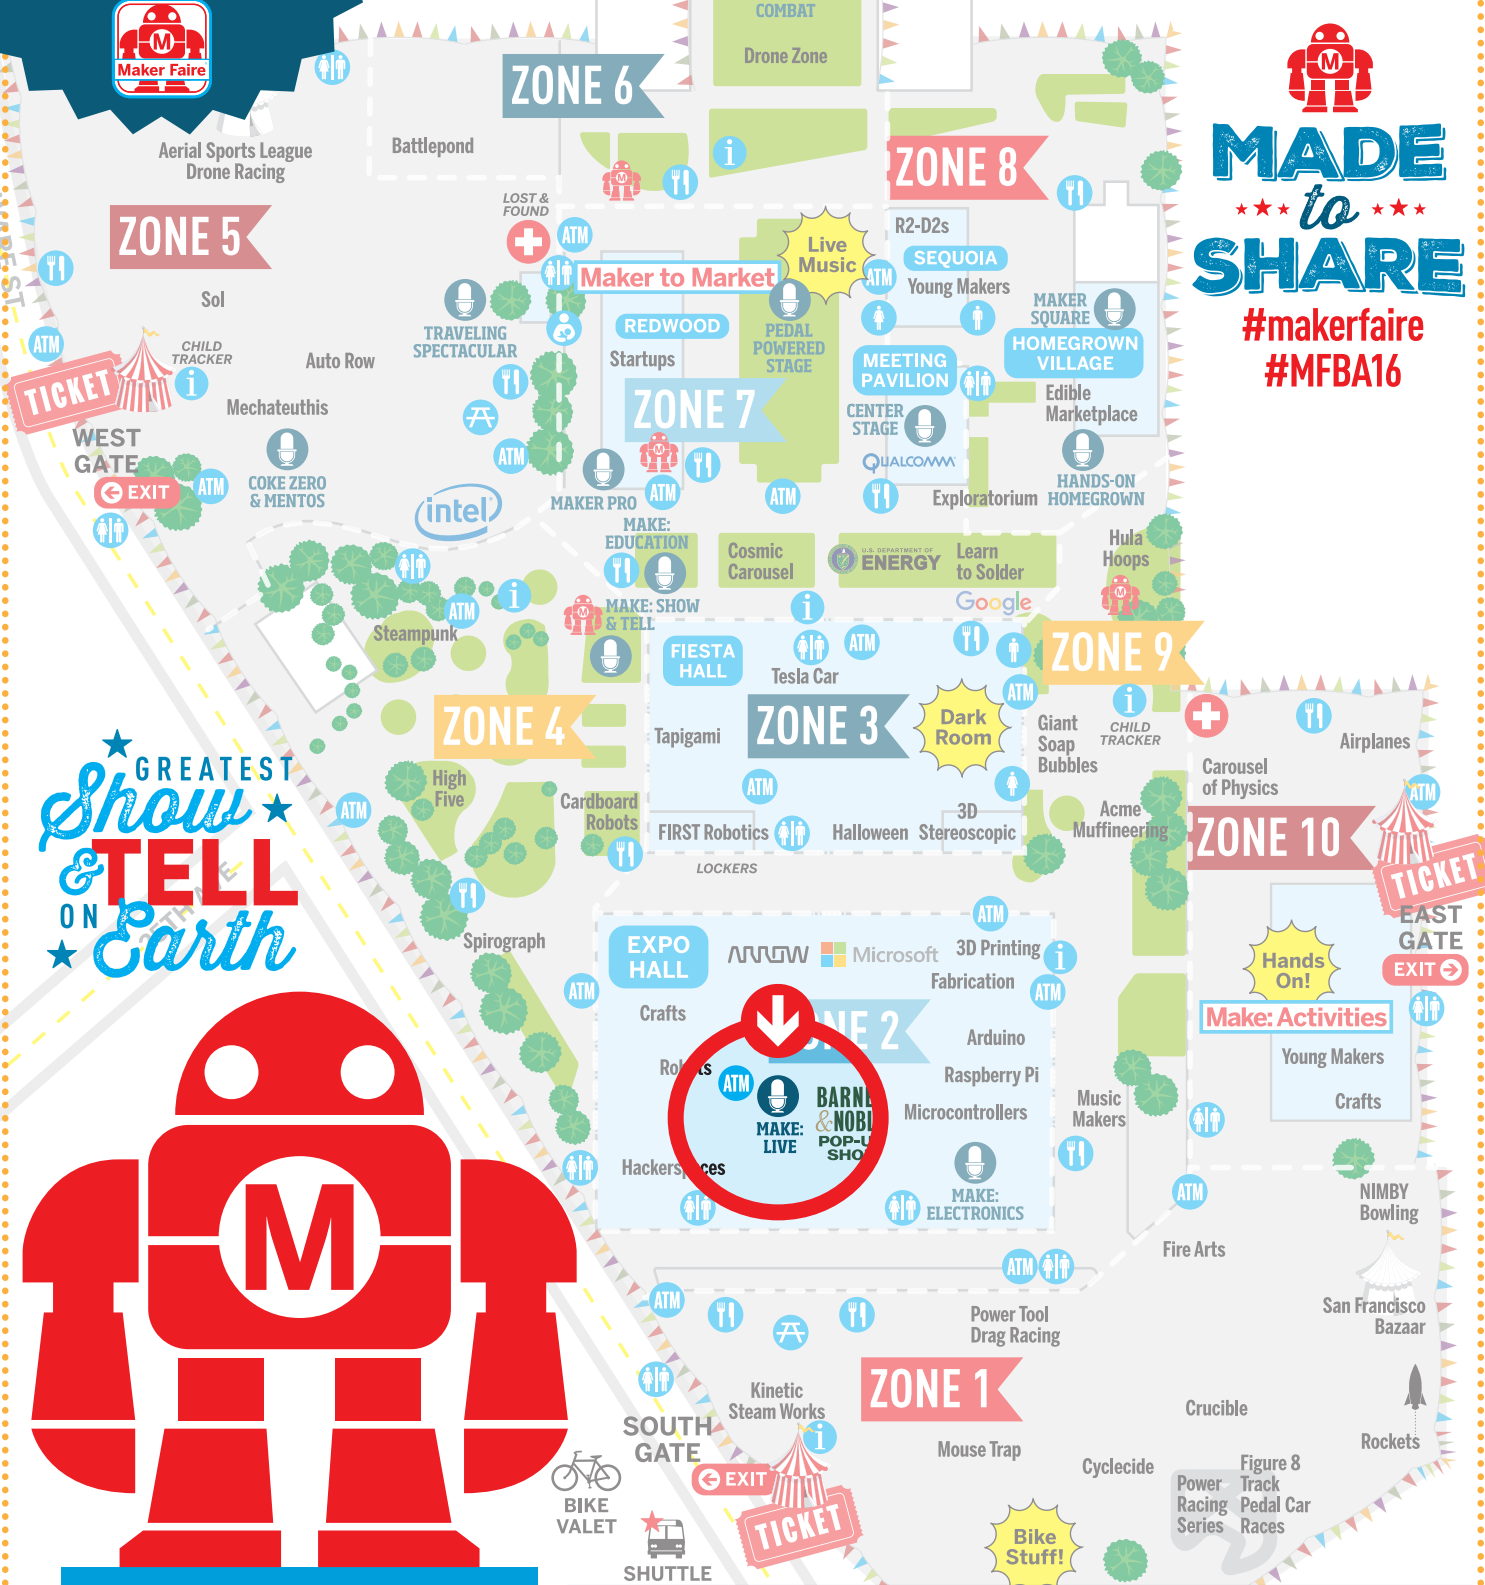

for
**MAKER EXHIBITS,
 SPEAKER SCHEDULES,
 LOCATIONS, PARKING,
 and more event info:**
makerfaire.com/app

SARATOGA AVE

Maker Faire®

makerfaire.com BROUGHT TO YOU BY **Make:**

MADE
 *** to ***
SHARE

#makerfaire
 #MFBA16

GREATEST
Show
 & TELL
 ON
 Earth

MAY 20-22 SAN MATEO EVENT CENTER
 FRI 1-5PM, SAT 10AM-7PM, SUN 10AM-6PM