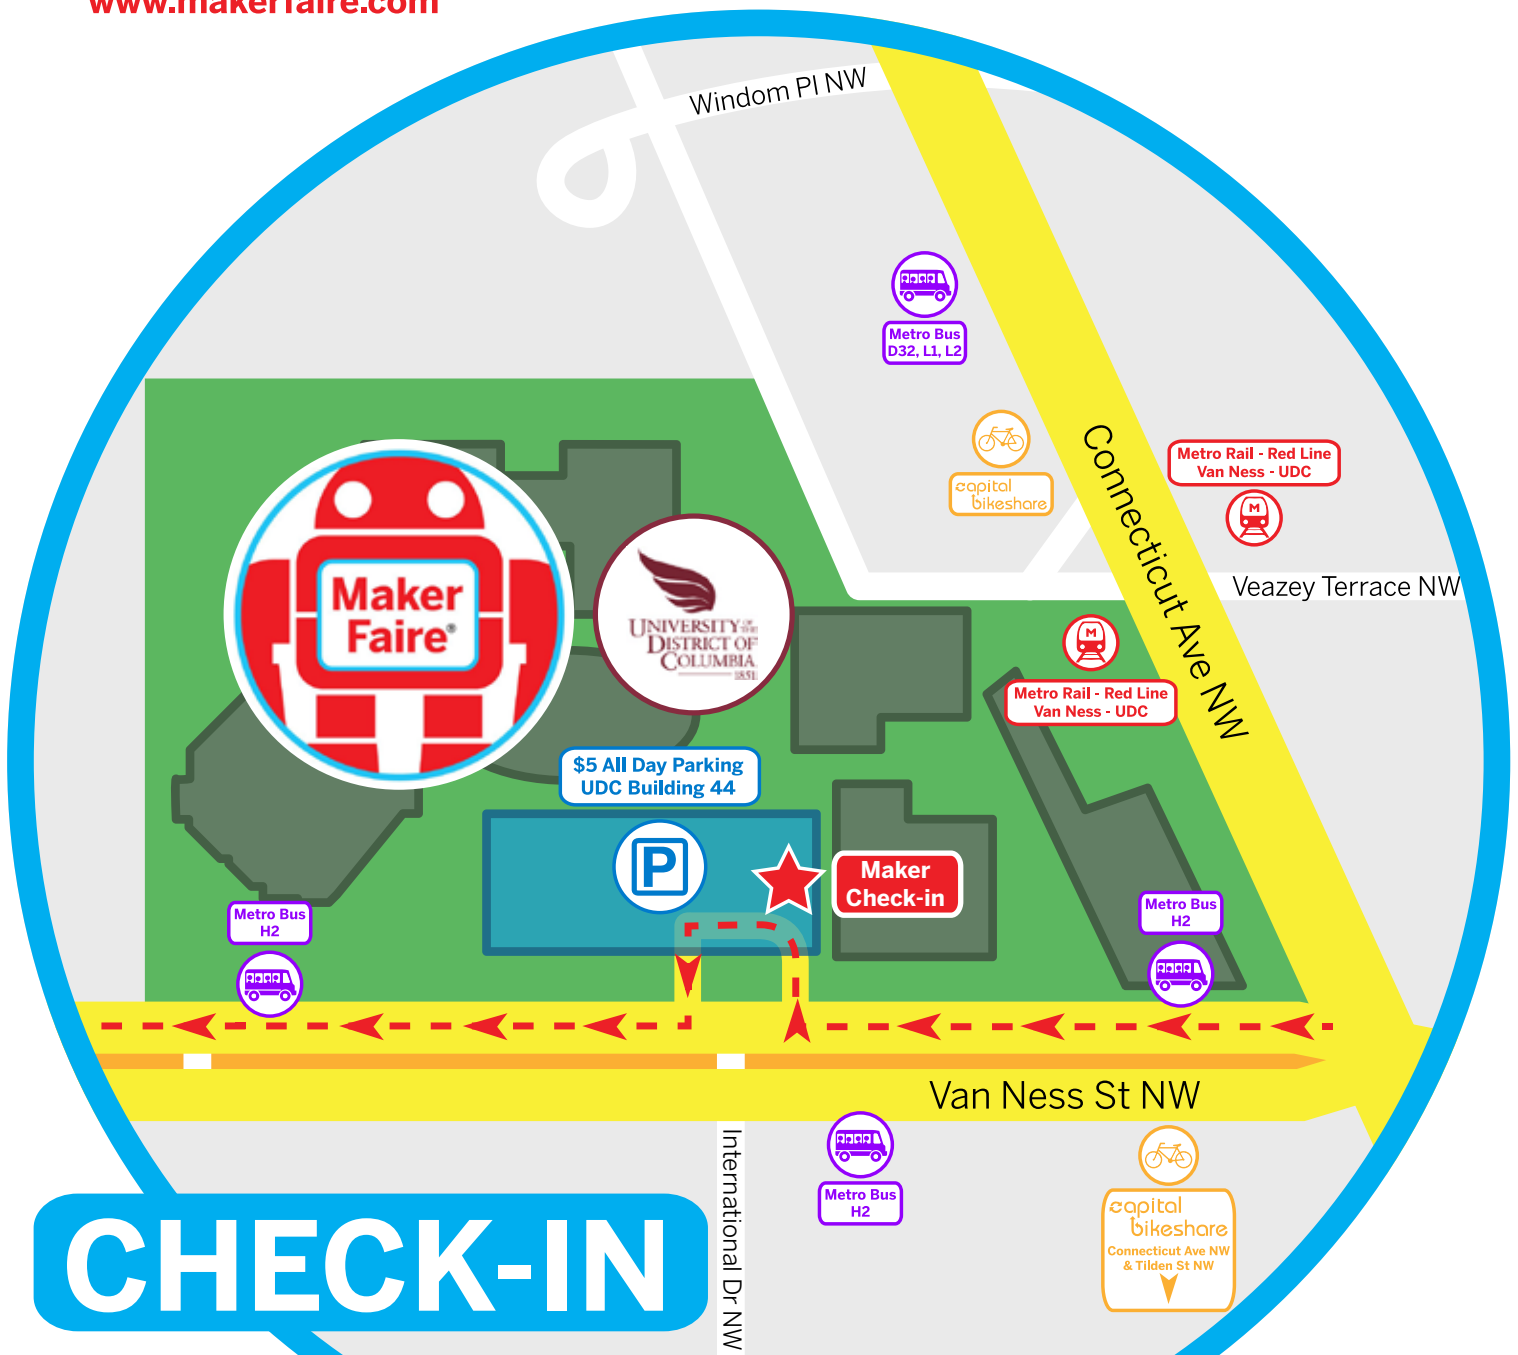

Maker Faire®

www.makerfaire.com

Parking is available at
**The University of the
District of Columbia**
4200 Connecticut Ave NW
**Enter the parking garage
on Van Ness St NW**

CHECK-IN

KNOW YOUR 5-DIGIT MAKER NUMBER!

Have your Maker Entry Passes ready (Printed or downloaded from Eventbrite)
Each member of your team must have their own Entry Pass

Setup Schedule

Friday, June 17 – 12:00pm - 5:00pm
Saturday, June 18 – 8:00am - 10:30am
Sunday, June 19 – 8:00am - 10:30am

Showtime!

Saturday, June 18 – 11:00am - 6:00pm
Sunday, June 19 – 11:00am - 6:00pm