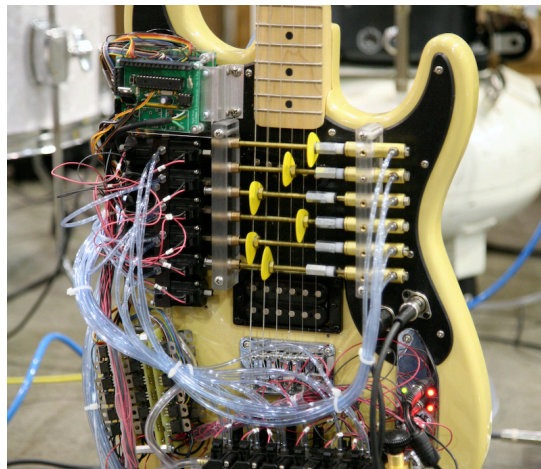

Maker Faire®

October 20 & 21, 2007
Travis County Expo Center

FEATURING 20+ BANDS, INCLUDING:

- **Operator** ■ **Manager's Choice** ■ **THAT Damned Band**
- Lori 16mm Varga ■ Attic Ted ■ Terp 2 It ■ Belaharr ■ Rattletree
- Haircuts by Robots ■ Aux Armes ■ Steve Marsh ■ Tree Music
- Screamin' Babyheads ■ Seven Sexton / The Planck ■ SK1 Project
- Painful Leg Injuries ■ AtariMatt ■ Washtub Jerry & Bruce Newman
- The Spaceinvader Orchestra ■ The Furby Youth Choir ■ Larz

PLUS: ■ Robots ■ Rockets ■ Bicycles ■ Cars ■ Electronics ■ Neon Art ■ Alternative Energy
■ Crafts ■ Photography ■ Art Cars ■ Musical Instruments ■ Pinball ■ Backyard Ballistics

MakerFaire.com