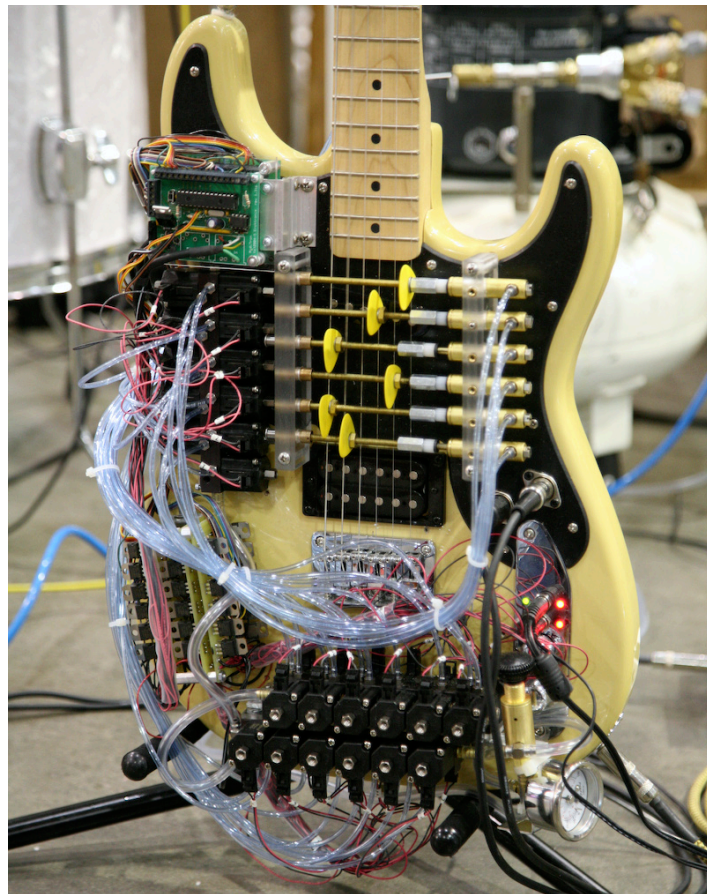

Coming To Austin This Fall

Maker Faire®

October 20 & 21, 2007
Travis County Expo Center

FEATURING 20+ BANDS, INCLUDING:

- **Operator** ■ **Manager's Choice** ■ **THAT Damned Band**
- Lori 16mm Varga ■ Attic Ted ■ Terp 2 It ■ Belaharr ■ Rattletree
- Haircuts by Robots ■ Aux Armes ■ Steve Marsh ■ Tree Music
- Screamin' Babyheads ■ Seven Sexton / The Planck ■ SK1 Project
- Painful Leg Injuries ■ AtariMatt ■ Washtub Jerry & Bruce Newman
- The Spaceinvader Orchestra ■ The Furby Youth Choir ■ Larz

PLUS: ■ Robots ■ Rockets ■ Bicycles ■ Cars ■ Electronics ■ Neon Art ■ Alternative Energy
■ Crafts ■ Photography ■ Art Cars ■ Musical Instruments ■ Pinball ■ Backyard Ballistics

MakerFaire.com